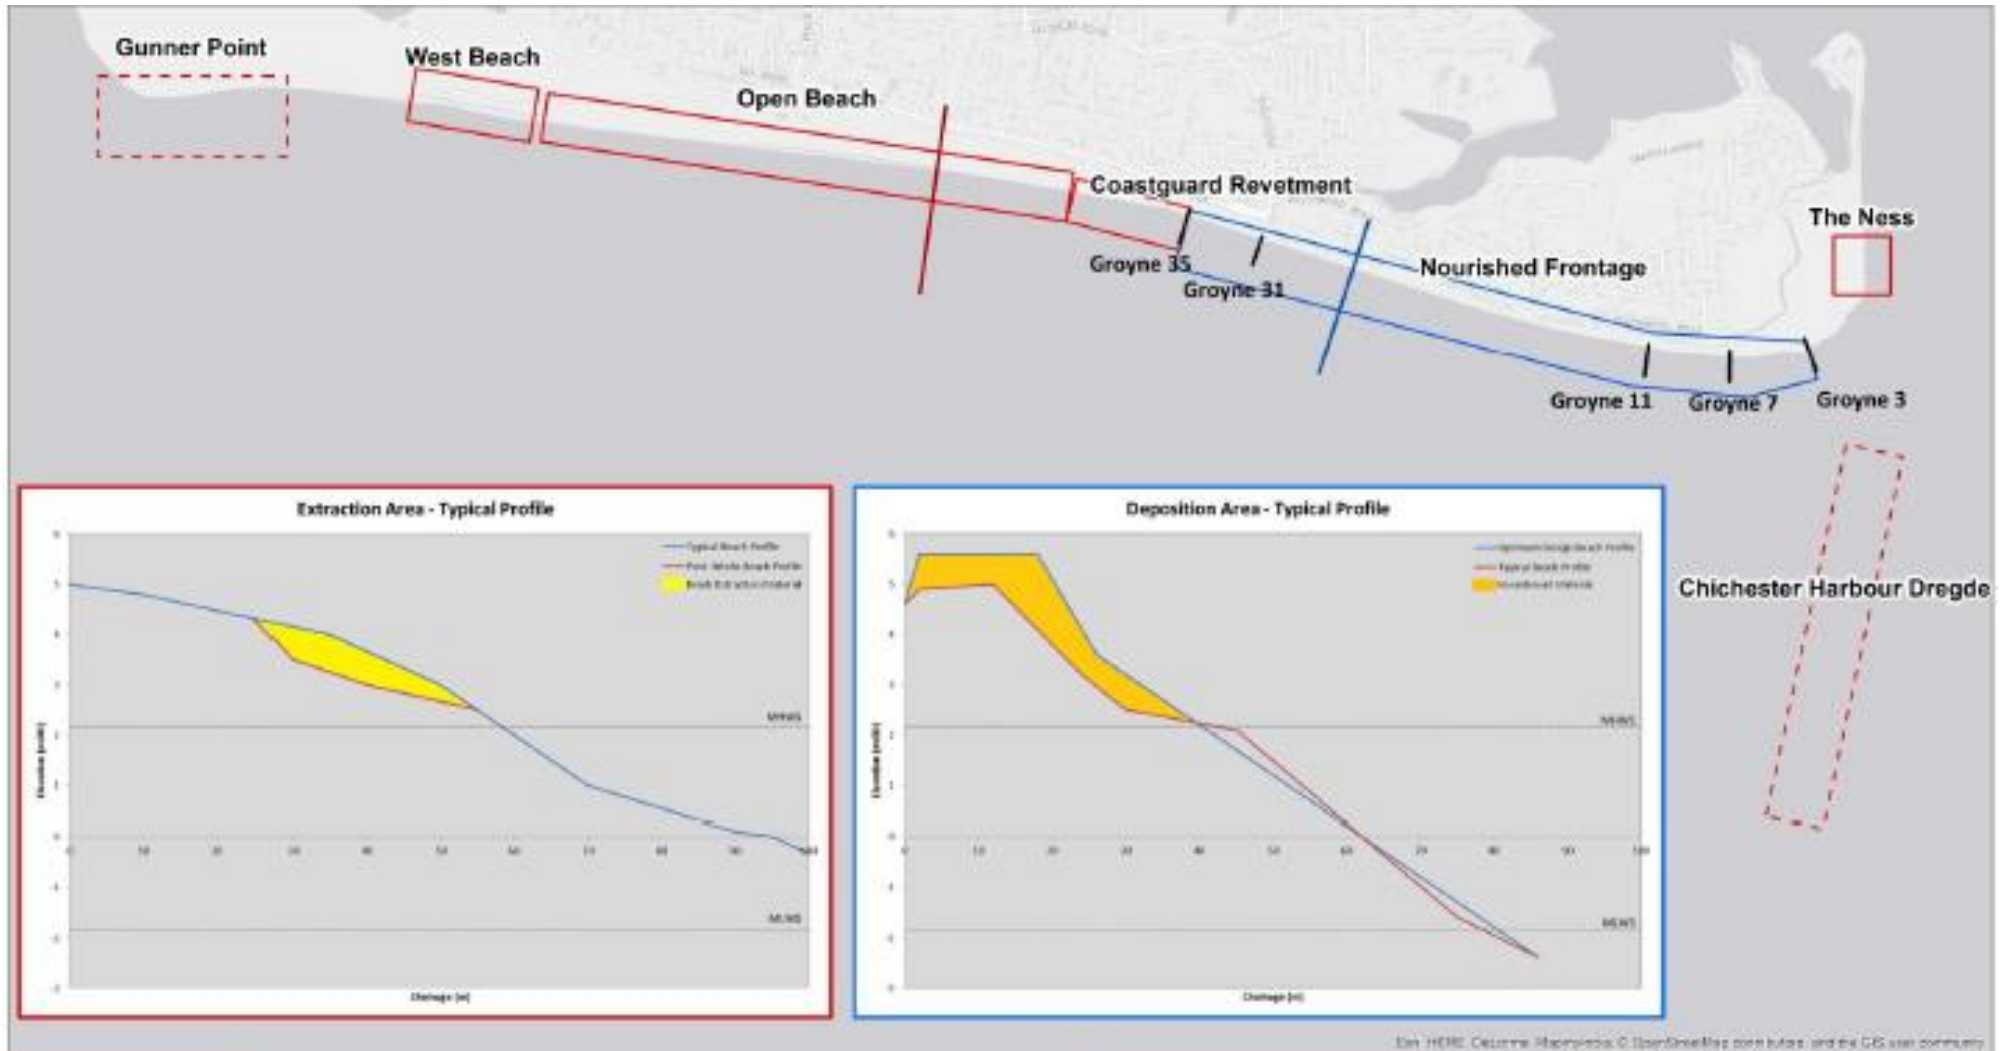

# APPENDIX B – BEACH MANAGEMENT ACTIVITY AND DEPOSITION SITES

Data: HERE, DeLorme, Mapbox, © OpenStreetMap contributors, and the CG user community

HAYLING ISLAND

Deposition Area

 Deposition Profile
 

Potential Extraction Areas

 Extraction Profile
 

Extraction Areas

 Groynes

N

0 0.5 1 km